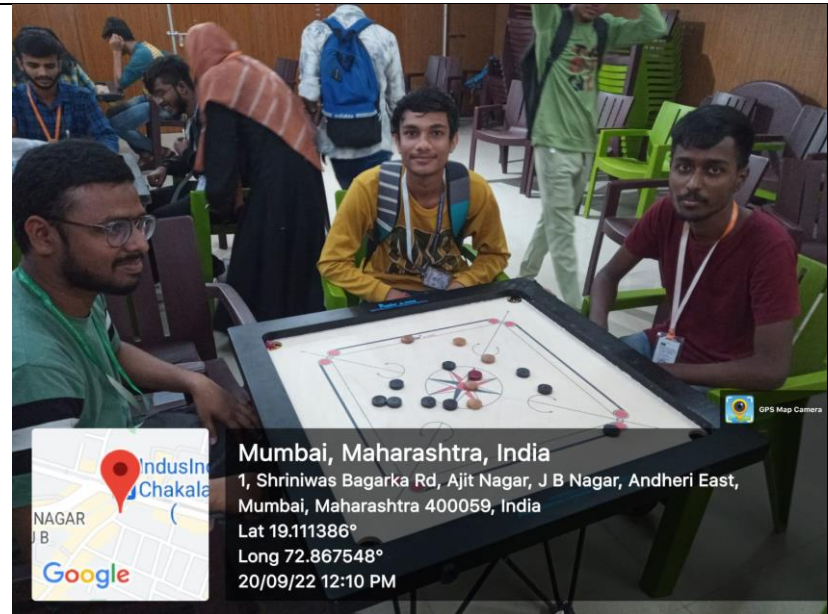

SHRI RAJASTHANI SEVA SANGH'S
SMT. PARMESHWARIDEVI DURGADATT TIBREWALA LIONS JUHU COLLEGE OF ARTS, COMMERCE & SCIENCE

J.B. Nagar , Andheri East, Mumbai

SPORTS & CULTURAL ACTIVITY IN YEAR 2022-23

CHESS COMPETITION

CAROM COMPETITION

CULTURAL ACTIVITY IN COLLEGE

CULTURAL ACTIVITY AT OPEN AUDITORIUM

Mumbai, Maharashtra, India
Language Bhevan, opp. New Examination House, Kolivery Village,
University of Mumbai, Vidya Nagari, Kalina, Santacruz East,
Mumbai, Maharashtra 400098, India
Lat 19.066692°
Long 72.858683°
21/08/22 07:25 AM